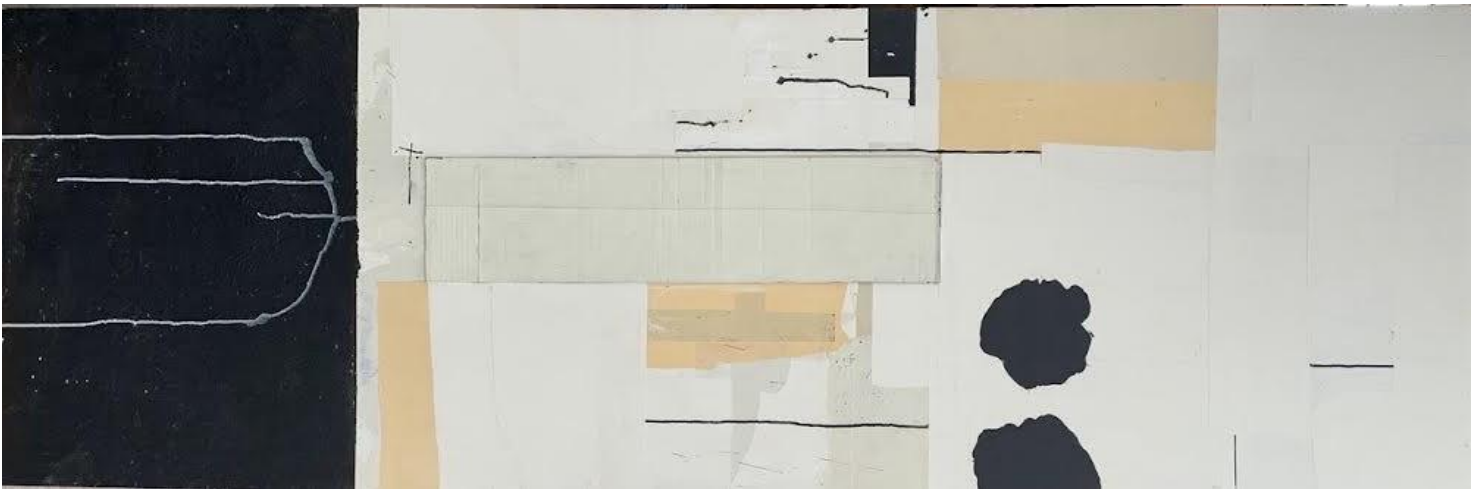

PHILIP BEWLEY ART ADVISORY

info@philipbewleyartadvisory.com
415.730.1446

Silvia Poloto
Wabi Sabi 66
Medium: mixed media
Dimensions: 30" x 90"
\$6,800.00

PHILIP BEWLEY ART ADVISORY

info@philipbewleyartadvisory.com
415.730.1446

SILVIA POLOTO

The Wabi Sabi series was created as meditations for the viewer. The works in this series are seemingly understated, and yet they have an active presence. Poloto's compositions create space for the essence of things to emerge in dynamic possibilities.

Paper is the primary medium, and the gluing and pulling of the paper leaves marks that become the brushstrokes and is the underlying structure of the artworks. Poloto says of the Wabi Sabi series, "Agency and possibility engage each other in trust. They don't shout, they whisper."